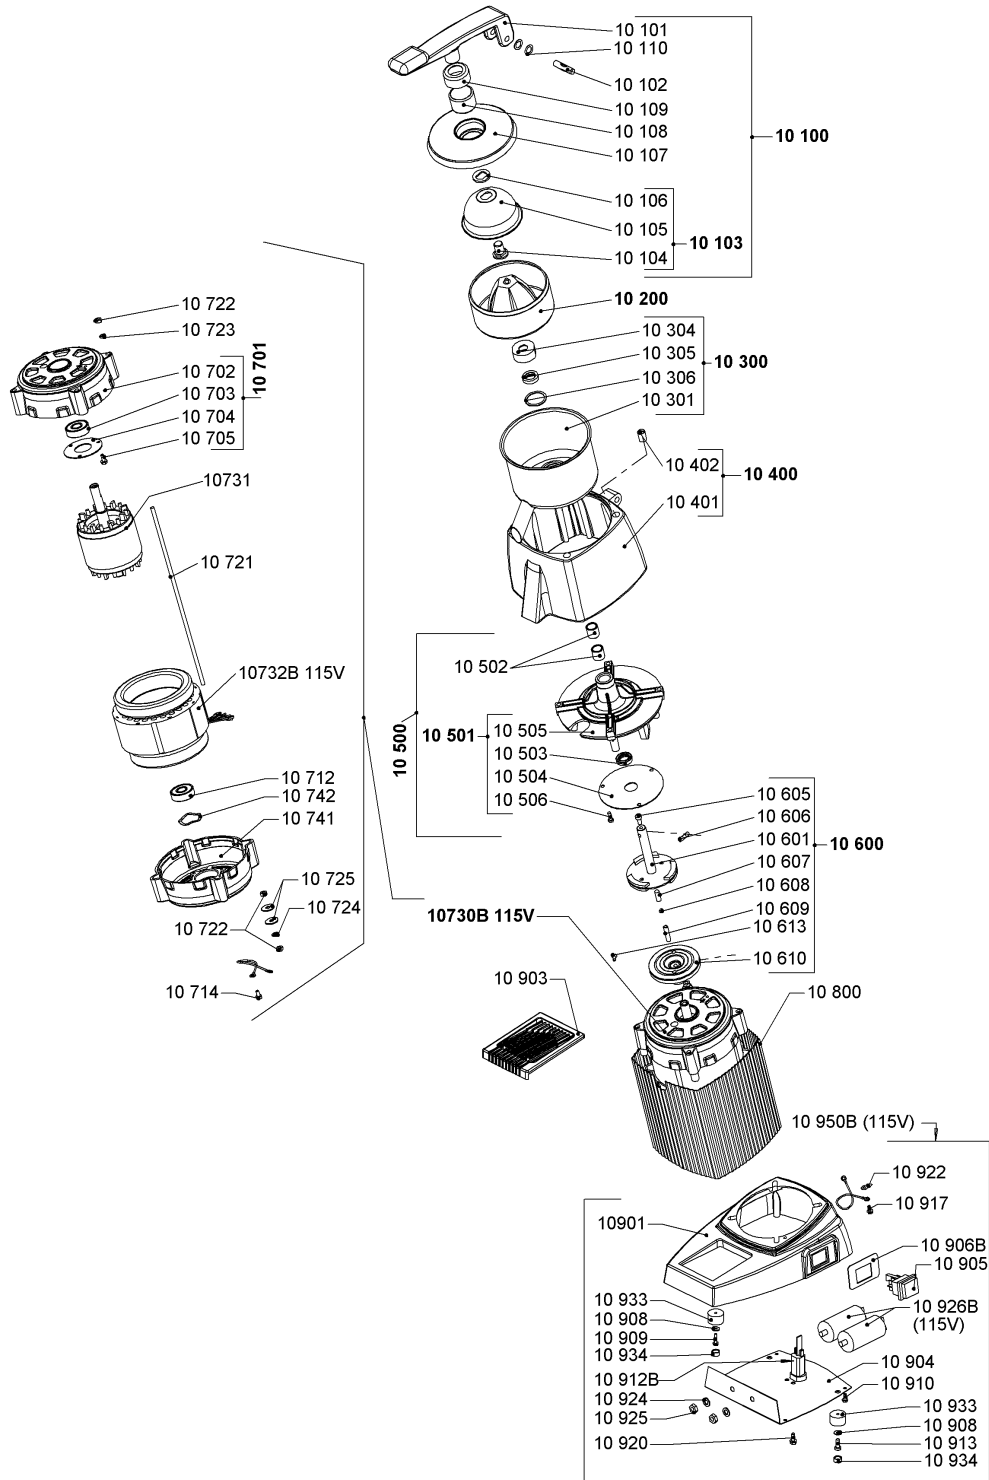

Parts Breakdown

Model Santos 10 39687

Parts Breakdown

Model Santos 10 39687

Item No.	Description	Position	Item No.	Description	Position	Item No.	Description	Position
39729	Complete Lever for 39687	10100	73120	Friction Plate for 39687	10504	AM922	Complete Motor 110V 60Hz for 39687	10730B
40683	Black Lever for 39687	10101	73121	Intermediate Flange Only for 39687	10505	AC370	Complete Rotor with Shaft for 39687	10731
40421	Lever Axle (Pin) D8x34 for 39687	10102	73122	Screw H4x12 for 39687	10506	AM923	Stator Only 110V 60HZ for 39687	10732B
40684	Complete Cup with Screw and Washer for 39687	10103	40699	Complete Friction Clutch for 39687	10600	AC371	Lower Flange for 39687	10741
40685	Cup Locking Screw for 39687	10104	40700	Friction Clutch & Disc (Welded) for 39687	10601	AC372	Ondulated Washer for 39687	10742
40686	Stainless Steel Cup Only for 39687	10105	40701	Screw HC M5x10 Stainless Steel for 39687	10605	73141	Stainless Steel Housing for 39687	10800
40687	Stainless Steel Washer for 39687	10106	40529	Stainless Steel Driving Pin for 39687	10606	73143	Painted Base Only (Grey) for 39687	10901
73114	Stainless Steel Cover Only for 39687	10107	40702	Fiber Pushing Pin for 39687	10607	40706	Plastic Drip Tray for 39687	10903
73115	Stainless Steel Spring for 39687	10108	40703	Steel Ball D 6 for 39687	10608	73144	Bottom Plate for 39687	10904
73116	Stainless Steel Spring Cap for 39687	10109	40704	Brake Stainless Steel Spring for 39687	10609	40707	Switch for 39687	10905
73117	Lever Washer for 39687	10110	40705	Complete Drive Plate for 39687	10610	AM924	On-Off Plate (110V UL) for 39687	10906B
40688	Perforated Strainer (Stainless Steel) for 39687	10200	AC367	Screw HC M6x8 for 39687	10613	73147	Washer 4x10 for 39687	10908
40689	Complete Stainless Steel Bowl with Nut for 39687	10300	73125	Complete Upper Flange for 39687	10701	73148	Screw H 4x16 ZN for 39687	10909
73118	Stainless Steel Bowl for 39687	10301	73126	Upper Flange for 39687	10702	73149	Screw H 4x10 for 39687	10910
40690	Nylon Nut for 39687	10304	73127	Bearing 6201 for 39687	10703	44063	Power Cord with USA Plug for 39687	10912B
40691	Gasket D12x22x5 for 39687	10305	73128	Bearing Washer for 39687	10704	73151	Screw 4.8x16 ZN for 39687	10913
40692	Polyethylene Washer for 39687	10306	73129	Screw H 4x10 ZN for 39687	10705	73153	Screw 4x10 for 39687	10917
40693	Painted Aluminum Top (Bowl) with 4 Nuts for 39687	10400	73132	Bearing 6201 for 39687	10712	73156	Screw H M5x12 ZN for 39687	10920
40694	Painted Aluminum Top Only (Bowl) for 39687	10401	73134	Screw H 4x10 ZN for 39687	10714	AM925	Ground Symbol for 39687	10922
40695	Bowl Locking Nut for 39687	10402	73135	Assembling Threaded Rod M5 for 39687	10721	AM926	Washer AZ 8 for 39687	10924
40696	Complete Intermediate Flange for 39687	10500	73136	Nut H M5 ZN for 39687	10722	AM927	Nut H M8 Zn for 39687	10925
70795	Condenser for 39687	10501	73137	Split Washer D 5 for 39687	10723	AM928	Foot (for NSF 110V) for 39687	10933
40697	Bronze Bearing for 39687	10502	73138	Washer AZ 5 for 39687	10724	AM929	Cap (for 110V) for 39687	10934
40698	Gasket 12x22x5 for 39687	10503	73139	Washer 6x18 for 39687	10725	AM930	Complete Painted Base NSF 110V for 39687	10950B